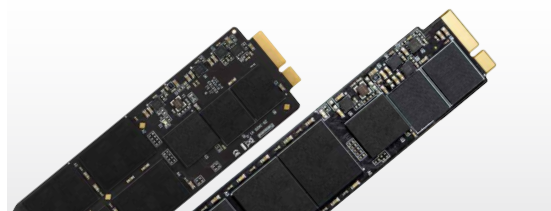

## JetDrive™ Series | SSD Upgrade Kits

Introducing Transcend's new JetDrive SSD upgrade kits for your MacBook Air®, MacBook Pro®, MacBook Pro® with Retina® display and Mac Mini®. Complete with tools, instructions, and a slick aluminum USB 3.0 enclosure to reuse your original SSD, our JetDrive SSD upgrade kits allow you to both increase your storage space and boost the performance of your Mac®.

Amazing Performance  
Up to **570MB/s**

Capacious Storage

Sleek USB 3.0 External Enclosure

- Take control with JetDrive Toolbox
- Next-generation SATA III 6Gb/s interface
- Sleek, solid, lightweight design
- All installation tools included
- 5-Year Limited Warranty\*\* ( 2-Year Limited Warranty on enclosure )