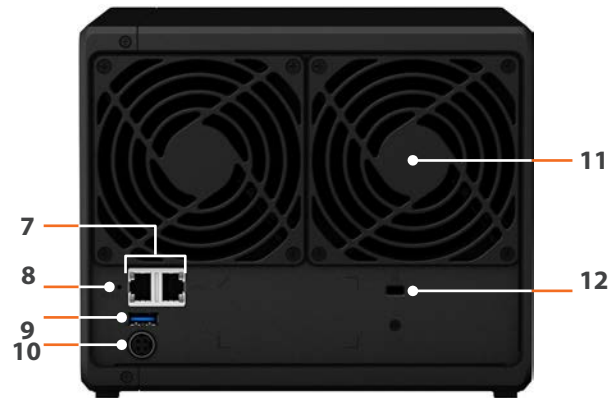

DiskStation

DS418play

Hardware Overview

Front

Rear

1	Status indicator	2	Drive status indicator	3	Drive tray lock	4	USB 3.0 port
5	Power button and indicator	6	Drive tray	7	1GbE RJ-45 port	8	Reset button
9	USB 3.0 port	10	Power port	11	Fan	12	Kensington Security Slot

Technical Specifications

Hardware

CPU	Intel Celeron J3355 dual-core 2GHz, burst up to 2.5GHz
Hardware encryption engine	Yes (AES-NI)
Hardware transcoding engine	<ul style="list-style-type: none"> o Supported codecs: H.264 (AVC), H.265 (HEVC), MPEG-2, VC-1 o Maximum resolution: 4K (4096 x 2160) o Maximum frames per second (FPS): 30
Memory	2 GB DDR3L SO-DIMM (expandable up to 6 GB)
Compatible drive type	4 x 3.5" or 2.5" SATA SSD/HDD (drives not included)
External port	2 x USB 3.0 port

Size (HxWxD)	166 x 199 x 223 mm
Weight	2.23 kg
LAN	2 x 1GbE (RJ-45)
Wake on LAN/WAN	Yes
Scheduled power on/off	Yes
System fan	2 (92 x 92 x 25 mm)
AC input power voltage	100V to 240V AC
Power frequency	50/60Hz, single phase
Operating temperature	5°C to 40°C (40°F to 104°F)
Storage temperature	-20°C to 60°C (-5°F to 140°F)
Relative humidity	5% to 95% RH
Maximum operating altitude	5,000 m (16,400 ft)