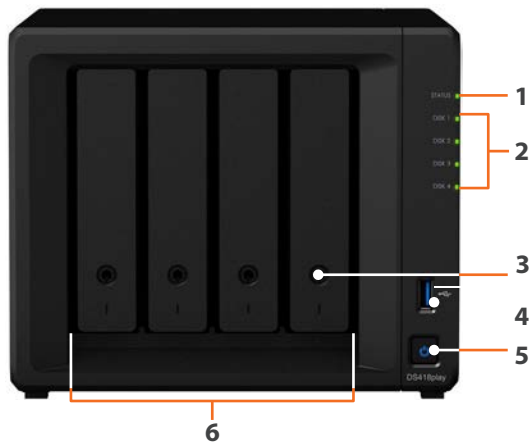

DiskStation

DS418play

Hardware Overview

Front

Rear

1	Status indicator	2	Drive status indicator	3	Drive tray lock	4	USB 3.0 port
5	Power button and indicator	6	Drive tray	7	1GbE RJ-45 port	8	Reset button
9	USB 3.0 port	10	Power port	11	Fan	12	Kensington Security Slot

Technical Specifications

Hardware

CPU	Intel Celeron J3355 dual-core 2GHz, burst up to 2.5GHz
Hardware encryption engine	Yes (AES-NI)
Hardware transcoding engine	<ul style="list-style-type: none"> o Supported codecs: H.264 (AVC), H.265 (HEVC), MPEG-2, VC-1 o Maximum resolution: 4K (4096 x 2160) o Maximum frames per second (FPS): 30
Memory	2 GB DDR3L SO-DIMM (expandable up to 6 GB)
Compatible drive type	4 x 3.5" or 2.5" SATA SSD/HDD (drives not included)
External port	2 x USB 3.0 port

Size (HxWxD)	166 x 199 x 223 mm
Weight	2.23 kg
LAN	2 x 1GbE (RJ-45)
Wake on LAN/WAN	Yes
Scheduled power on/off	Yes
System fan	2 (92 x 92 x 25 mm)
AC input power voltage	100V to 240V AC
Power frequency	50/60Hz, single phase
Operating temperature	5°C to 40°C (40°F to 104°F)
Storage temperature	-20°C to 60°C (-5°F to 140°F)
Relative humidity	5% to 95% RH
Maximum operating altitude	5,000 m (16,400 ft)