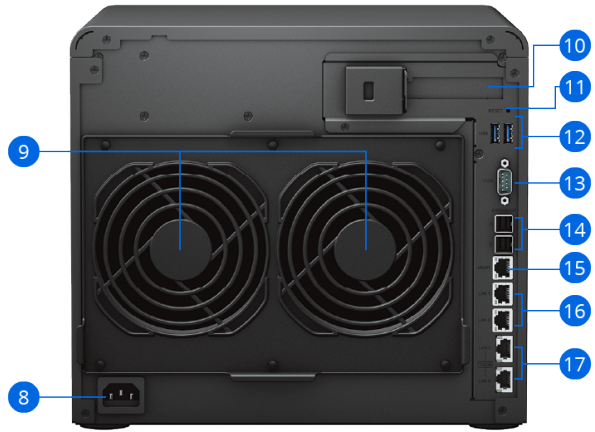

Hardware Overview

Front

Rear

1	Status Indicator	2	Alert Indicator	3	Power Button	4	LAN Indicators
5	Drive Status Indicators	6	Drive Trays	7	Drive Tray Locks	8	Power Port
9	Fans	10	PCIe Expansion Slot	11	Reset Button	12	USB 3.2 Gen 1 Ports
13	Console Port	14	Expansion Port	15	Management Port	16	1GbE RJ-45 Ports
17	10GbE RJ-45 Ports						